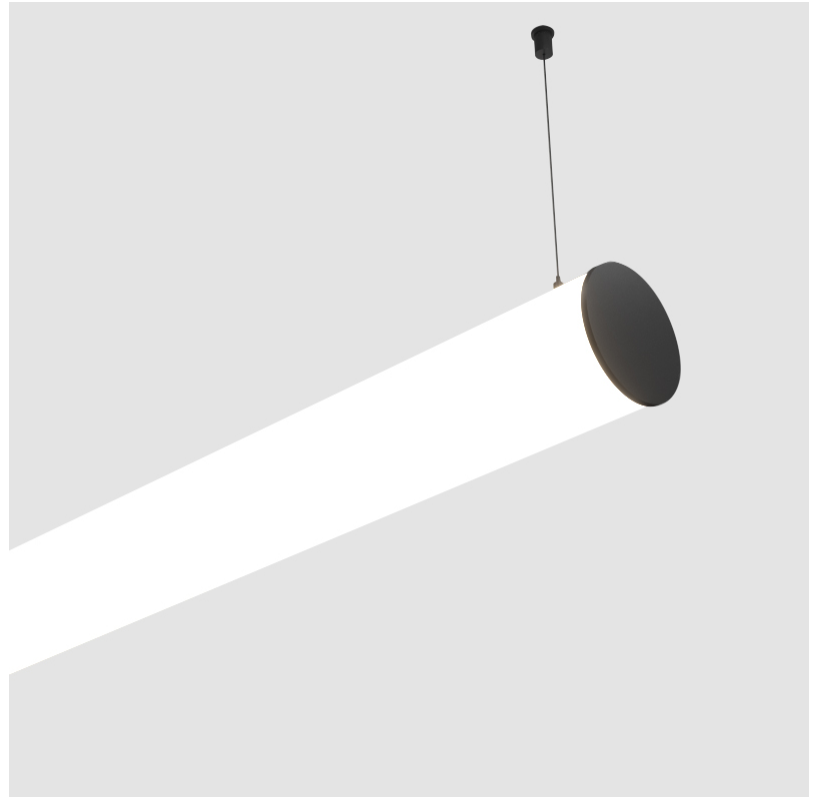

GENERAL

Series: Bunga
Brand: Prolicht
Division: Architectural
Mounting Type: Suspension
Mounting Location: Ceiling
Subcategory: Profile

PHYSICAL

Shape: Cylinder
Length (mm): 1180
Length (in): 46 7/16
Width (mm): 115
Width (in): 4 1/2
Height (mm): 115
Height (in): 4 1/2
Max. Overall Height (mm): 2115
Max. Overall Height (in): 83 1/4
Light Distribution: Omnidirectional
Weight (kg): 4.038
Weight (lbs): 8.88
Diffuser: PMMA - Opal
Fixture Finish: SSR / BKV / CWI / CRY / HAB / UFT / ITA / RUA / FTG / MYG / LOD / PUS / FRO / FUP / KIA / POP / BLS / SPG / MEY / GOH / GUM / CHC / COM / ABZ / JAG / OBR / MOS / ROR
Fixture Material: Aluminum
Cable Details: 2000mm or 6000mm Transparent Cable
Upon Request: Cable colour - White / Black / Orange / Red

ELECTRICAL

Lamp Type: LED (Zhaga Standard)
Input Wattage (W): 20
Total Output Wattage (W): 16 / 12.8 (3500K)
Dimming: Non-Dimming / Phase Dimming (120Vac only) / 0-10V Dimming
Driver Included: Yes
Driver Location: Integrated
Driver Type: Constant Current - 120 / 277Vac
Driver Class: Class 2
Input Voltage (V): 120 - 277
Constant Current (MA): 350 / 400 (3500K)

LED

Color Temperature (*K): 3000 / 3500 / 4000
Max. Delivered Lumen (lm): 2210 / 2293 / 2340
CRI: >80 CRI
Lamp Life (hrs): 50000

OPTICAL

RATINGS AND CERTIFICATIONS

Certified By: Certified for North American Standards
IP rating: IP20