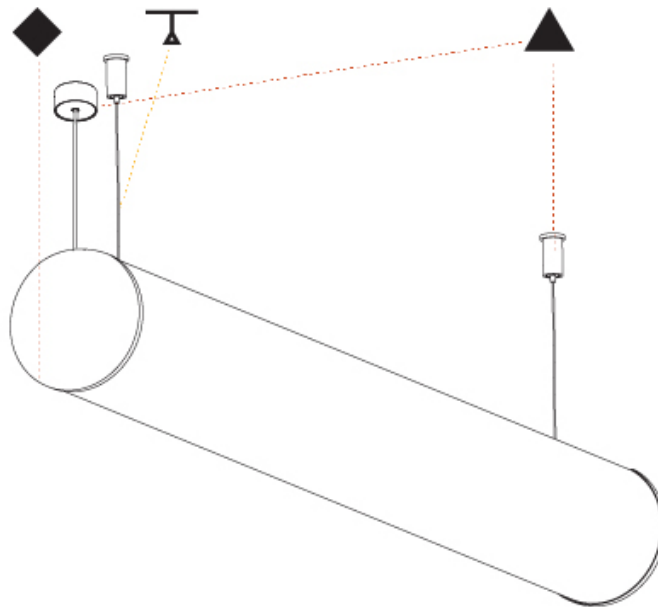

BUNGA SUSPENSION

A30696-

PROJECT

TYPE

SPECIFIER

QUANTITY

DATE

A